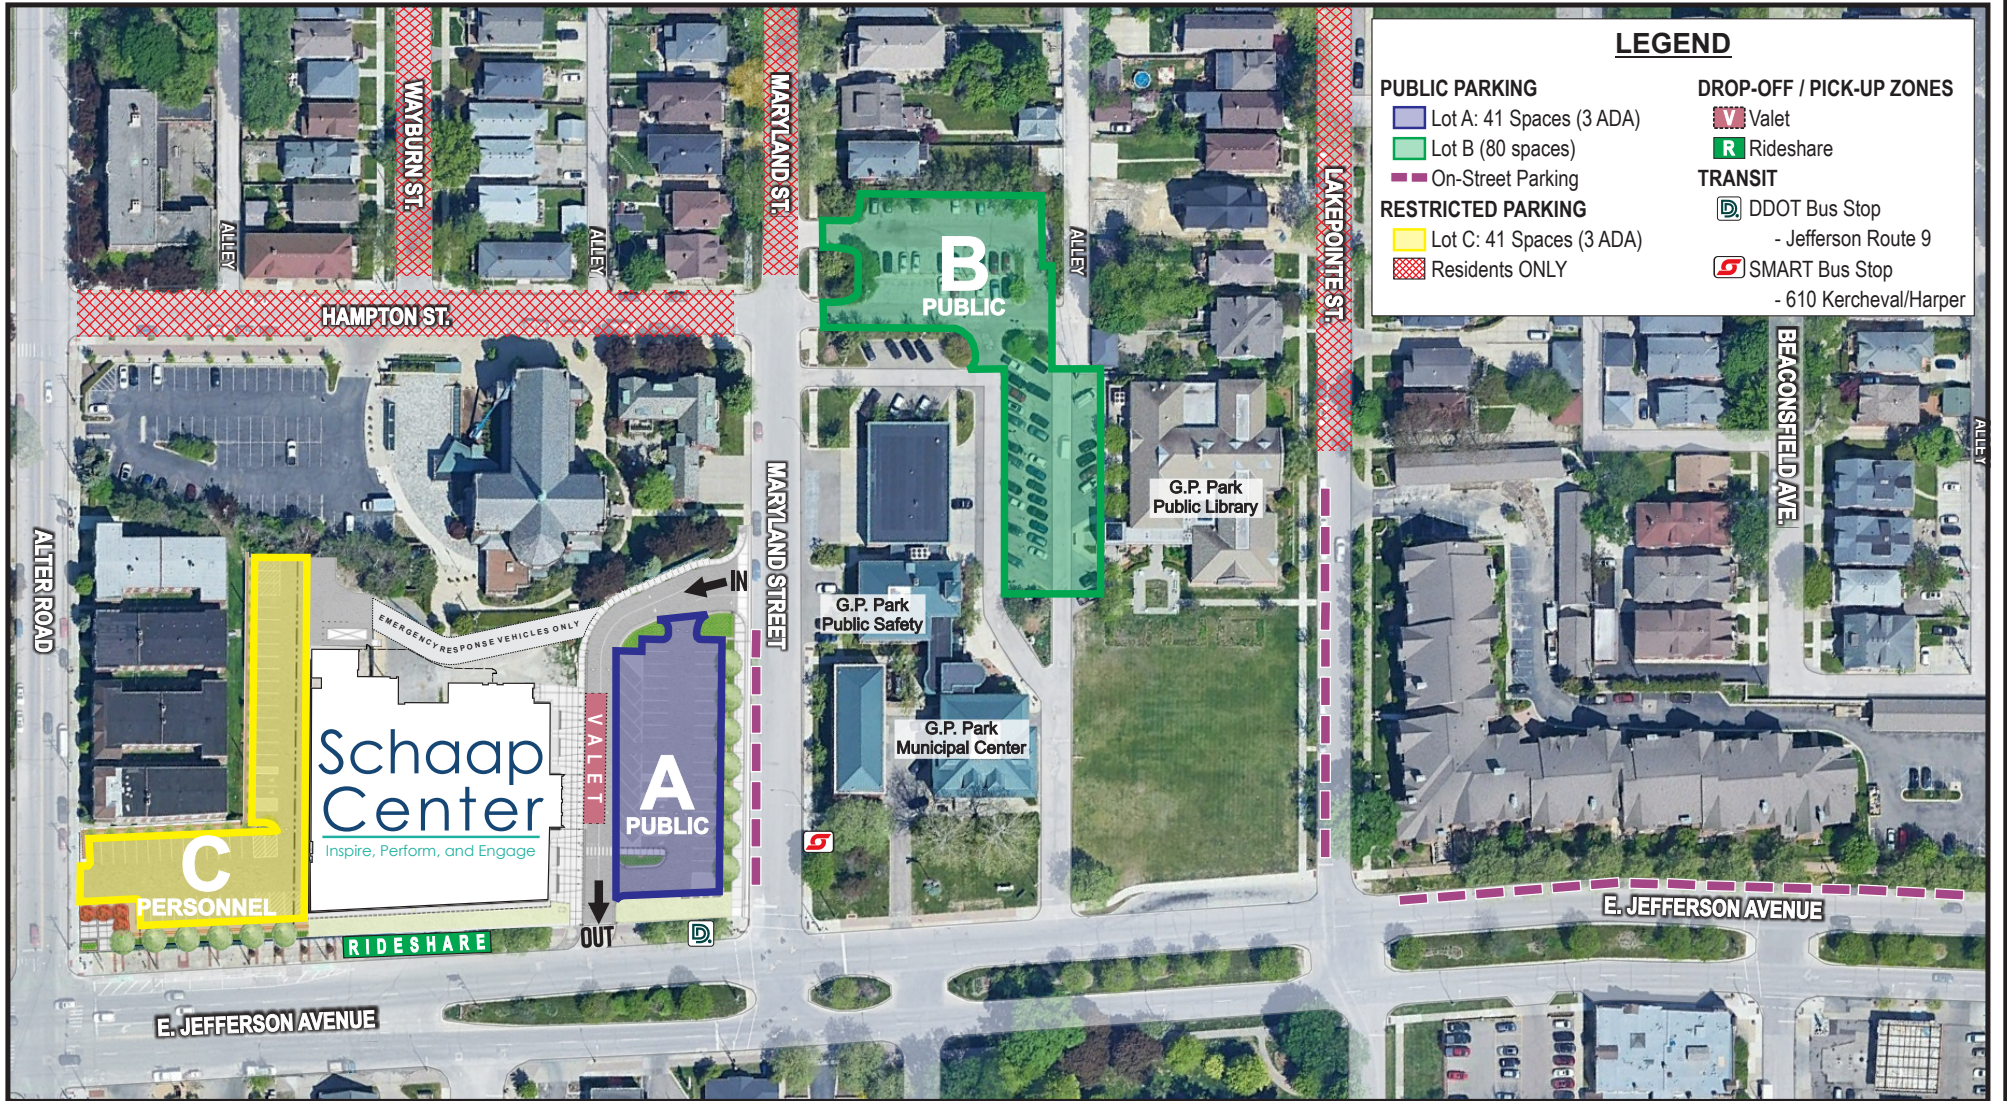

Schaap Center Public Parking Map

LEGEND

PUBLIC PARKING

- Lot A: 41 Spaces (3 ADA)
- Lot B (80 spaces)
- On-Street Parking

RESTRICTED PARKING

- Lot C: 41 Spaces (3 ADA)
- Residents ONLY

DROP-OFF / PICK-UP ZONES

- Valet
- Rideshare

TRANSIT

- D DDOT Bus Stop
- Jefferson Route 9
- S SMART Bus Stop
- 610 Kercheval/Harper